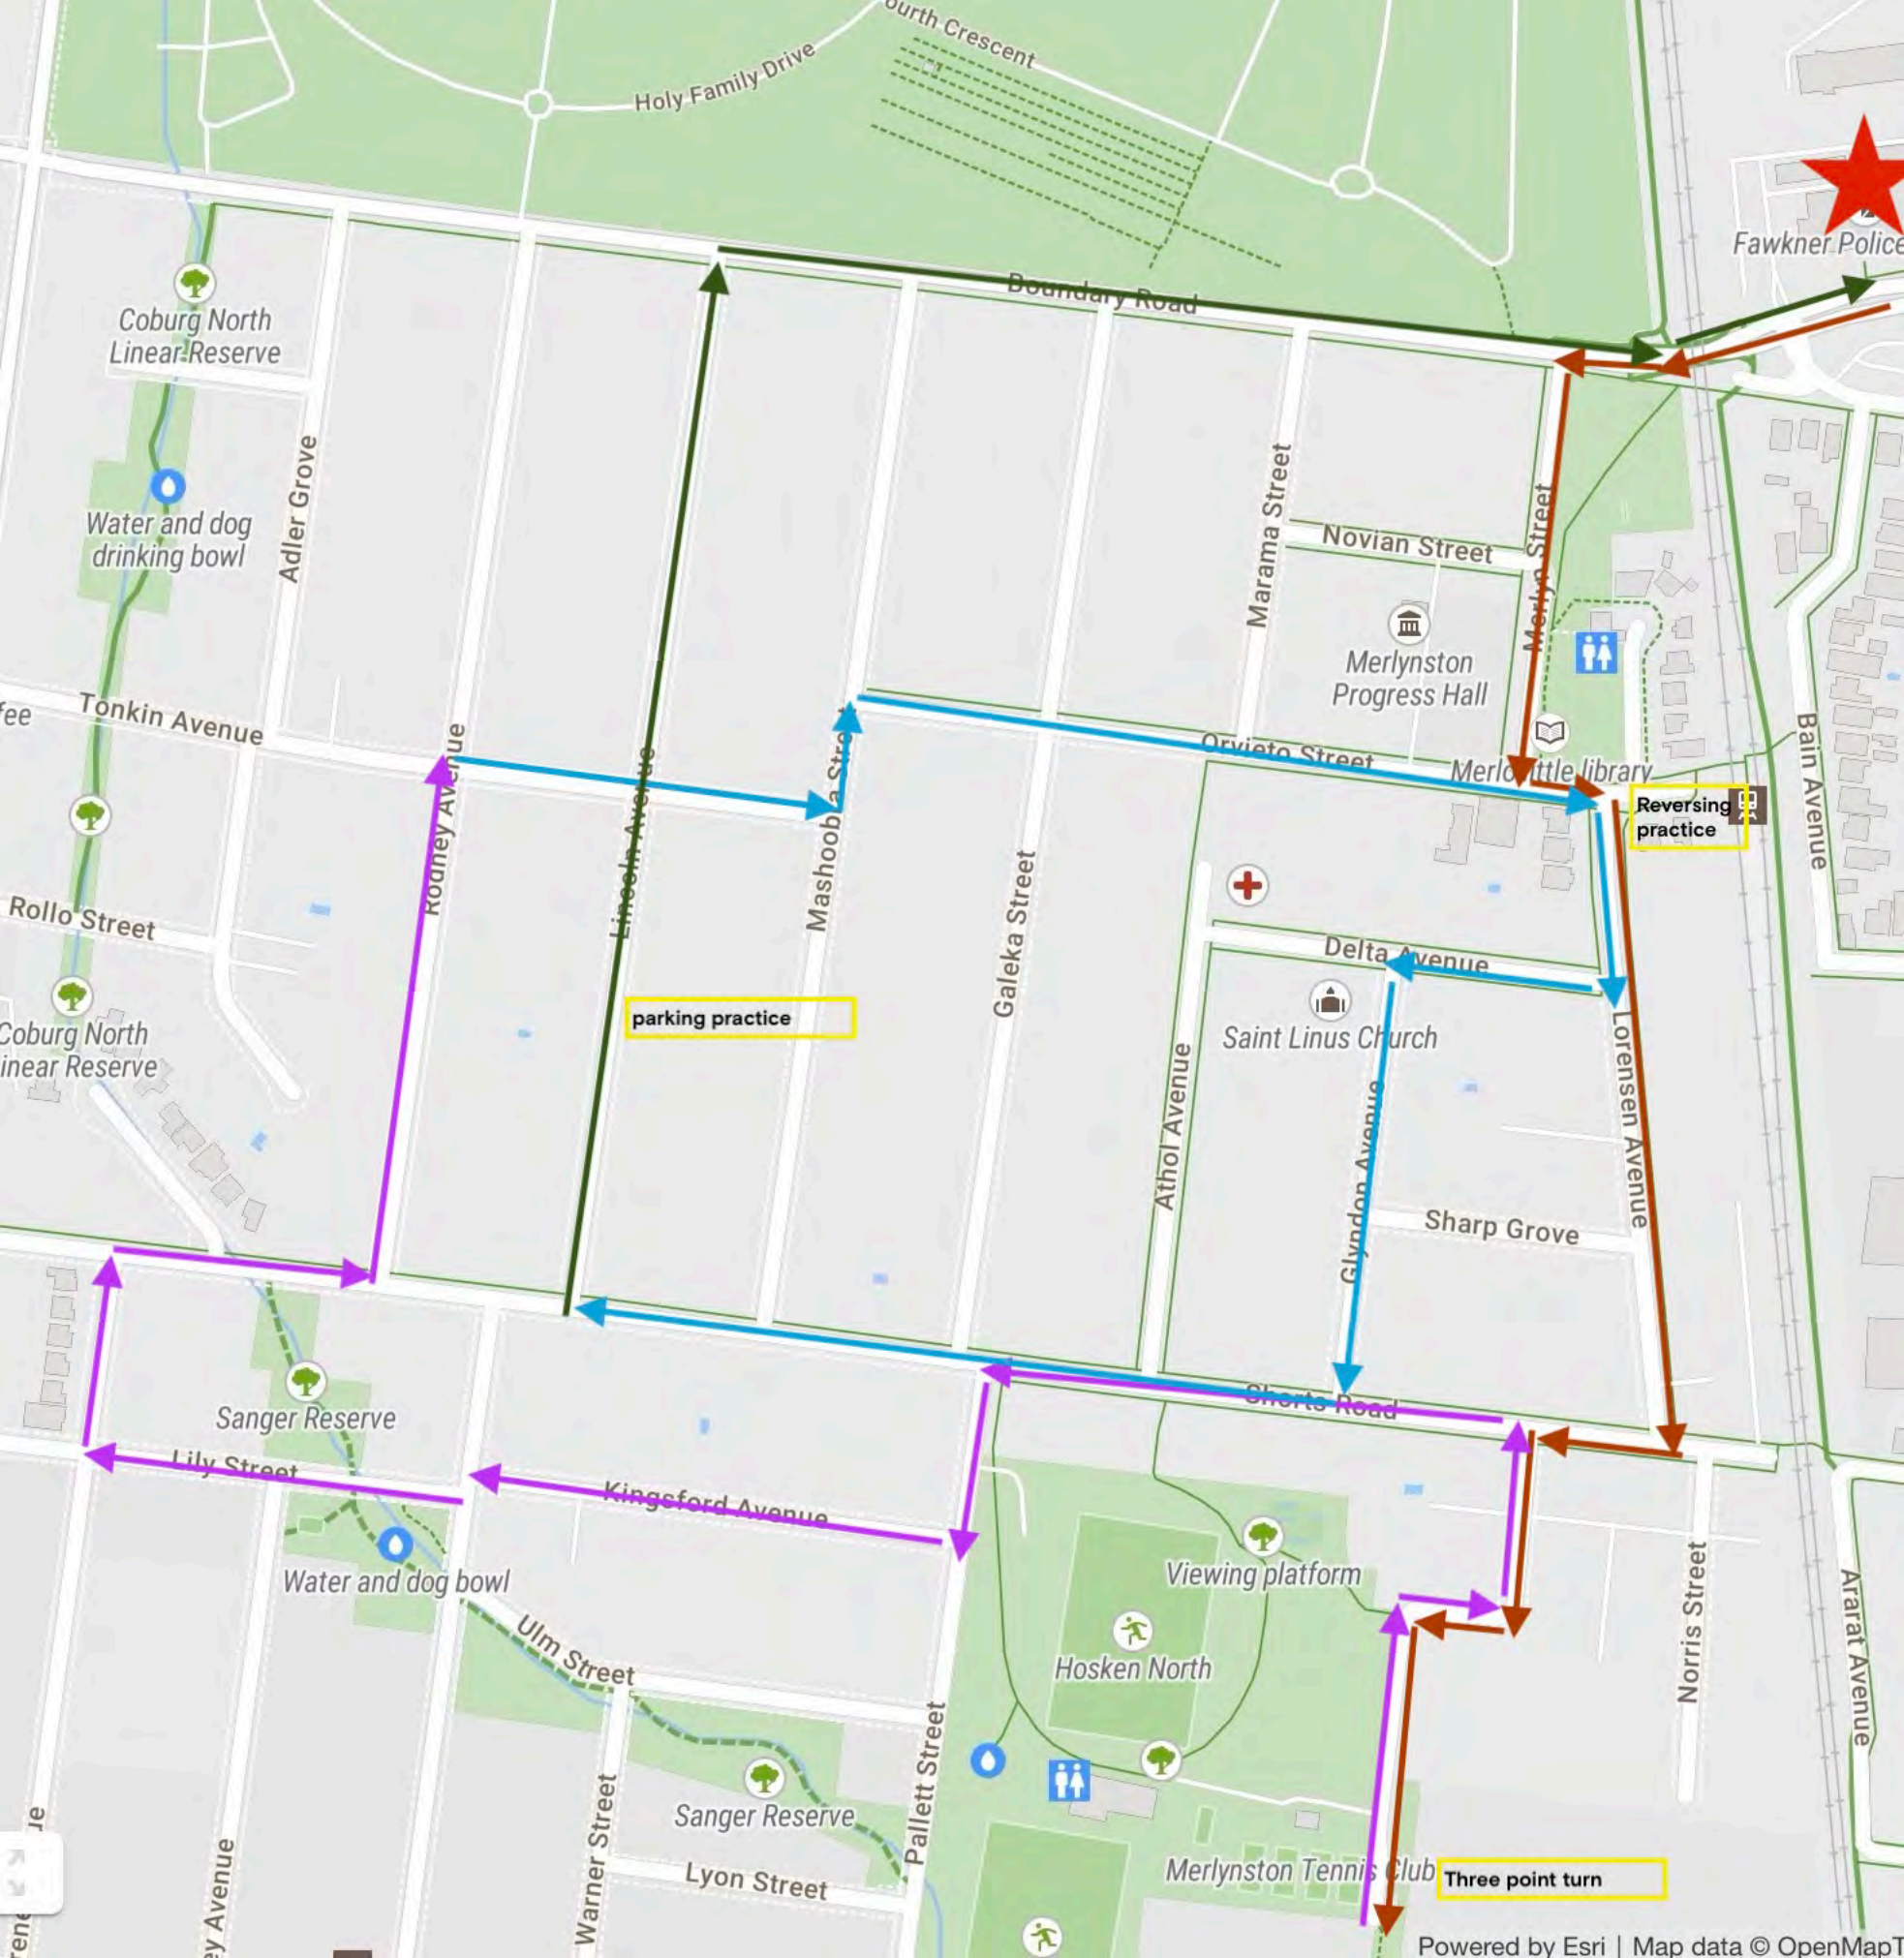

Surrey Street

Talbot Street

Kennan Reserve

South Street

Bristol Road

Bartlett Family Reserve

Caringa Street

Merbein Street

Alexandra Street

Boundary Road

Derby Street

Dixon Street

Coburg North Linear Reserve

Fawkner Police Station

55

Fawkner Police

parking practice

Reversing practice

Three point turn