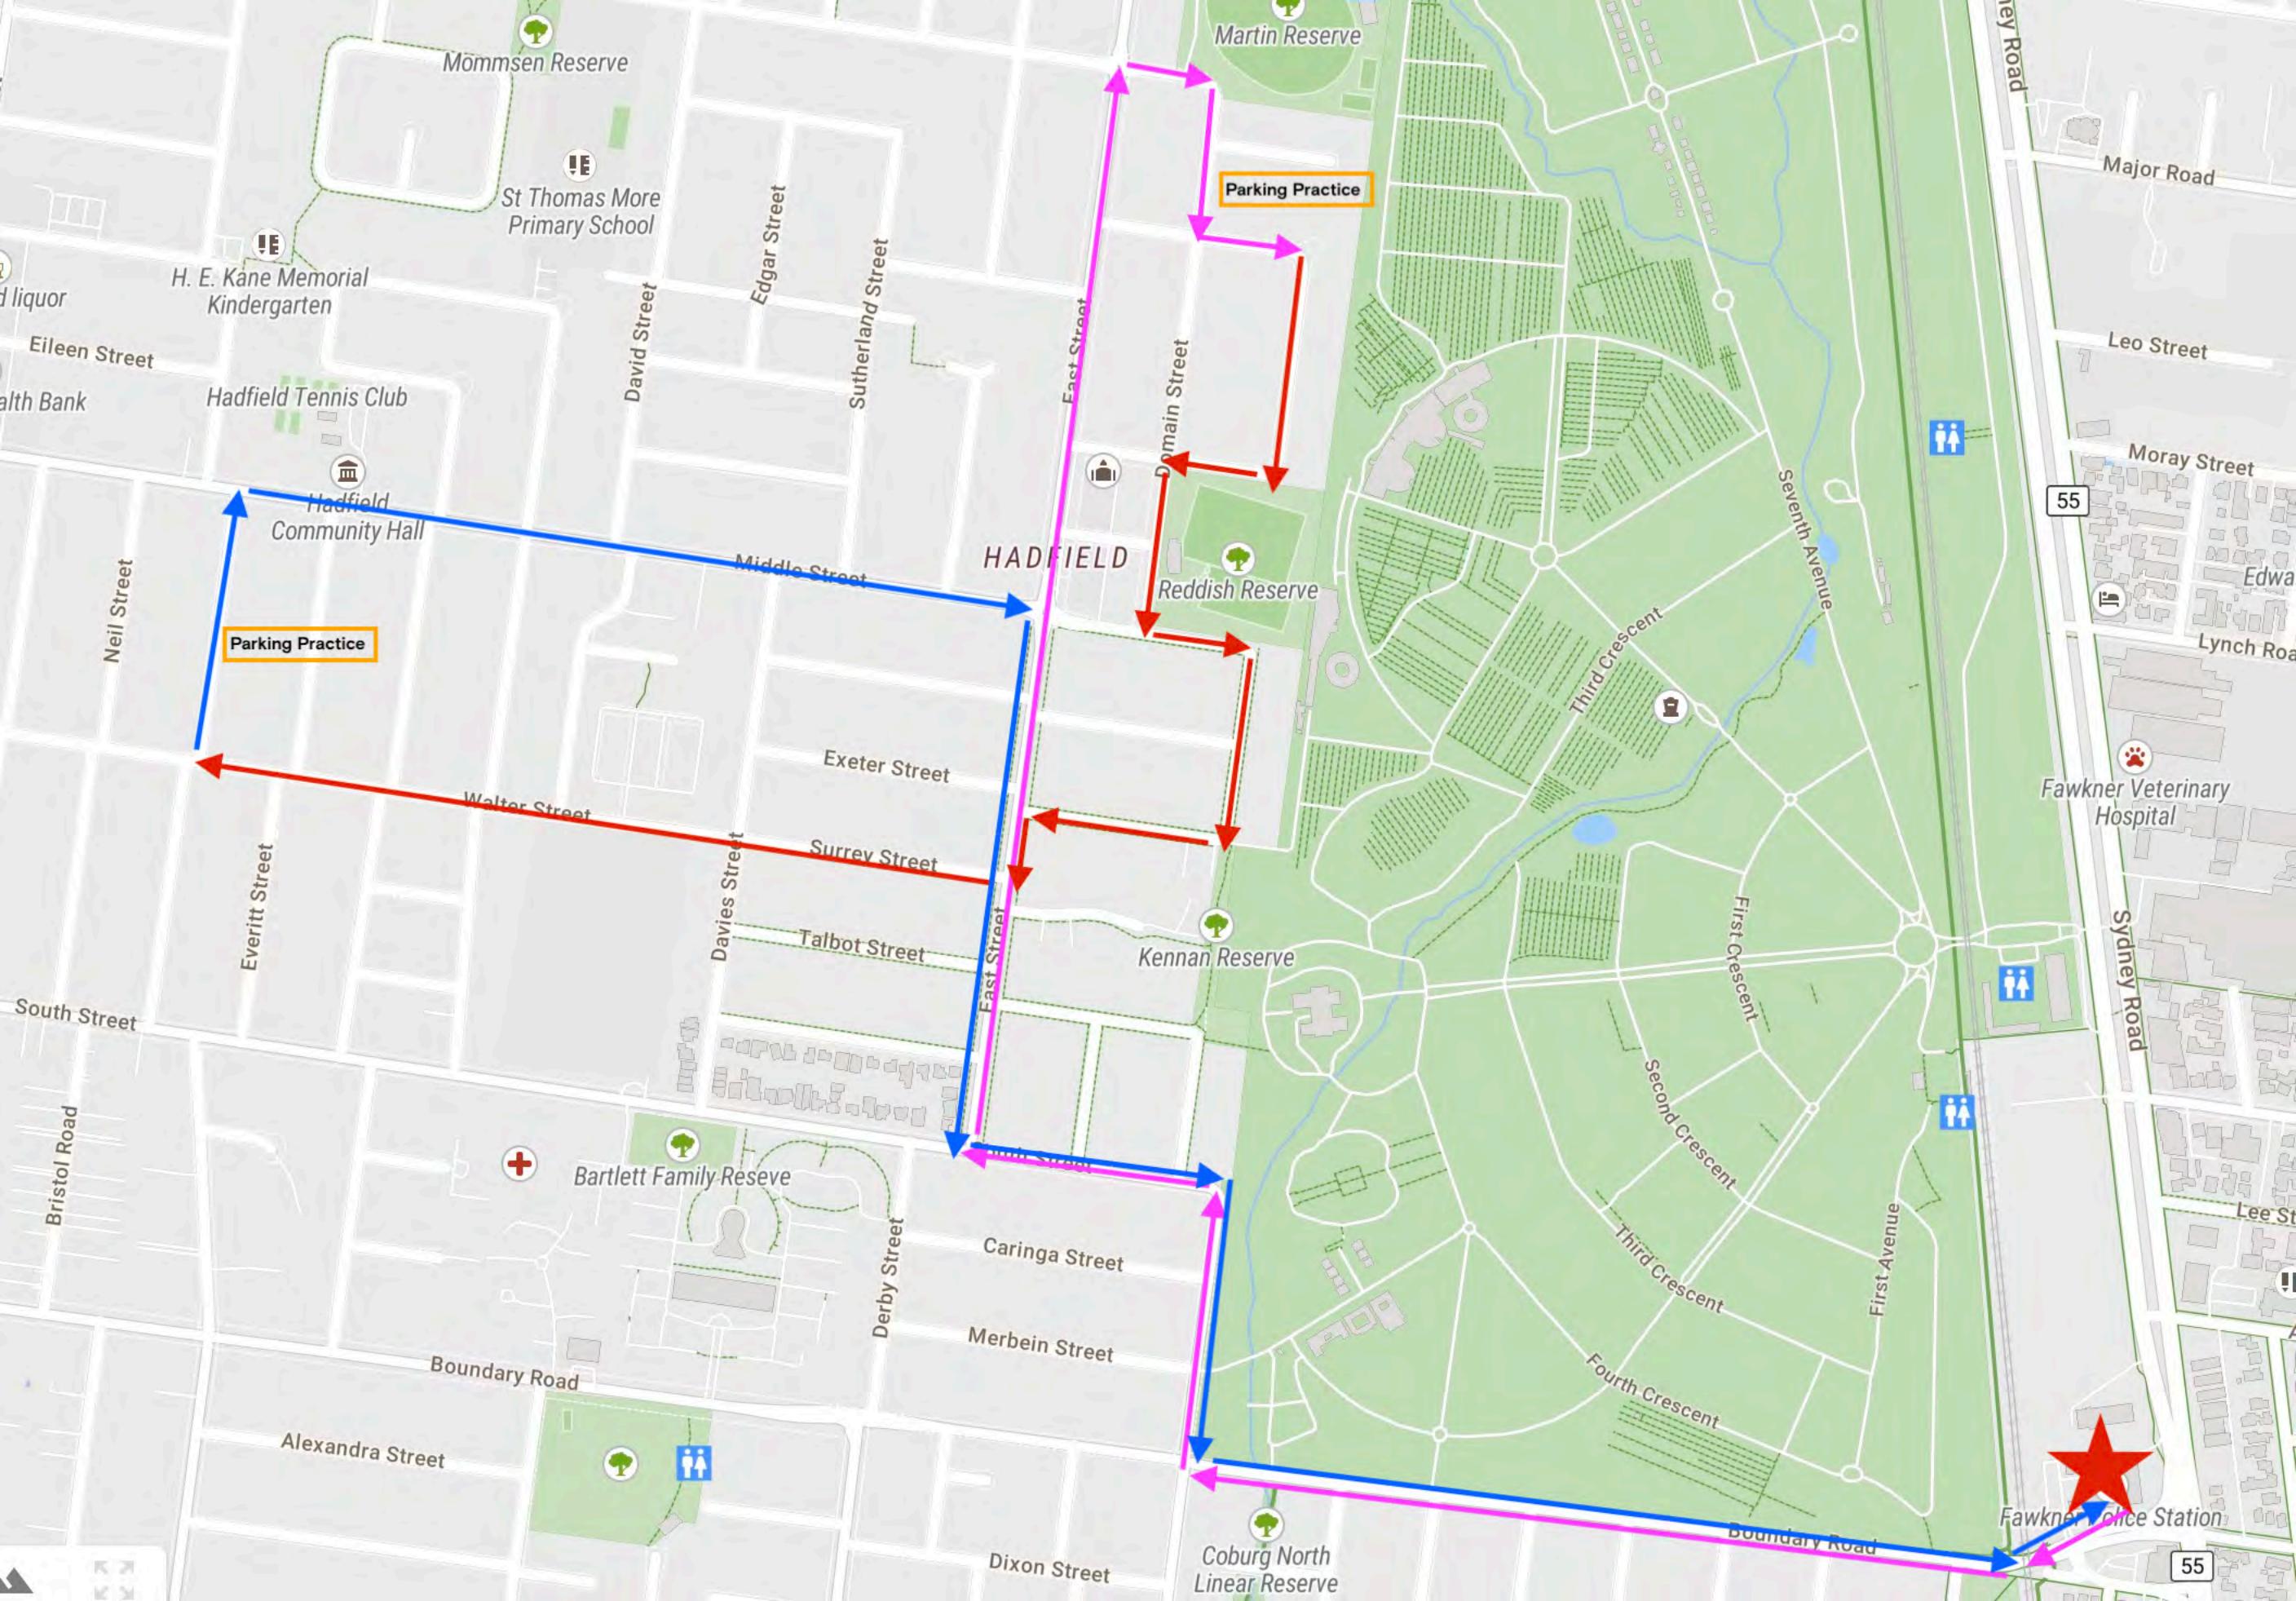

Parking Practice

FAWKNER

Drinking fountain and tap

RK'Evans Reserve

Saint Basil's Aged Care and Hostel

Text
Text

55

55

Surrey Street

Talbot Street

Kennan Reserve

South Street

Bristol Road

Bartlett Family Reserve

Caringa Street

Merbein Street

Alexandra Street

Boundary Road

Derby Street

Dixon Street

Coburg North Linear Reserve

Fawkner Police Station

55

Fawkner Police

parking practice

Reversing practice

Three point turn